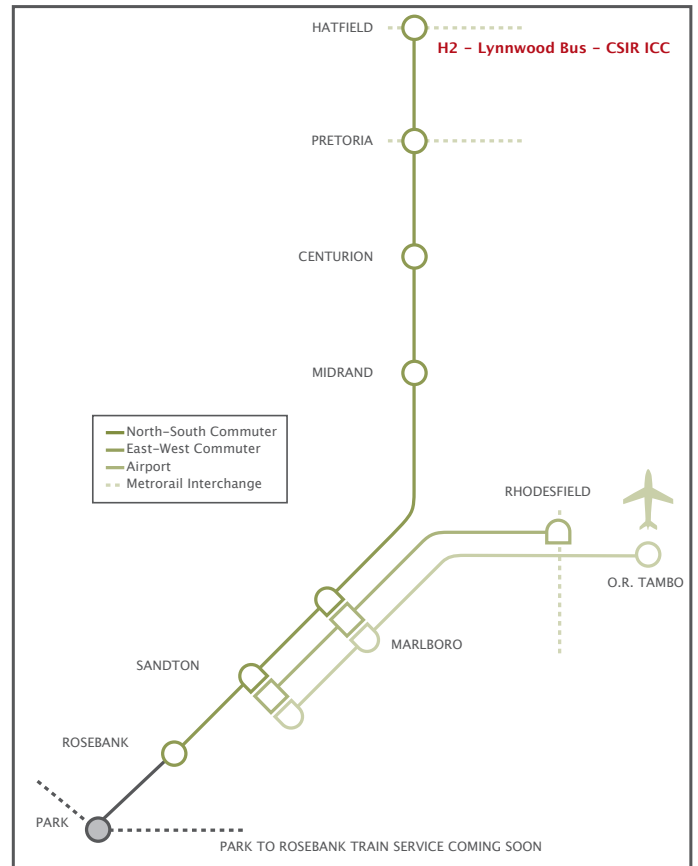

# CSIR International Convention Centre by *Gautrain*

You can now commute to the CSIR International Convention Centre (CSIR ICC) using the Gautrain! The Gautrain Lynnwood bus, which departs from the Gautrain Hatfield Station, stops at the CSIR ICC. The bus also passes the City Lodge Lynnwood situated at the Lynnwood Bridge shopping Centre and can therefore also be used to travel between the hotel and the CSIR ICC.

For further detailed information and timetables please visit [www.gautrain.co.za](http://www.gautrain.co.za) and click on 'Commuter Information'.

Hatfield station to CSIR ICC
Cost of bus trip providing train was used: R6
Cost of bus trip for non rail users: R20
Travel to Hatfield Station from any station on the Gautrain route (see website for train fares)
Disembark from train at Hatfield Station and board the H2 Lynnwood Gautrain Bus
Disembark from bus at the last stop on the route which is at the CSIR ICC

OR Tambo International Airport to CSIR ICC
Cost of trip one way including bus fare: R131
Cost of return trip including bus fare : R262
At OR Tambo Station board the train to Sandton via Marlboro Station
Disembark at Marlboro Station and board the train to Hatfield Station
Disembark At Hatfield Station and board the H2 Lynnwood Gautrain Bus
Disembark from bus at the last stop on the route which is at the CSIR ICC

## Gautrain Routes

*here we go...*